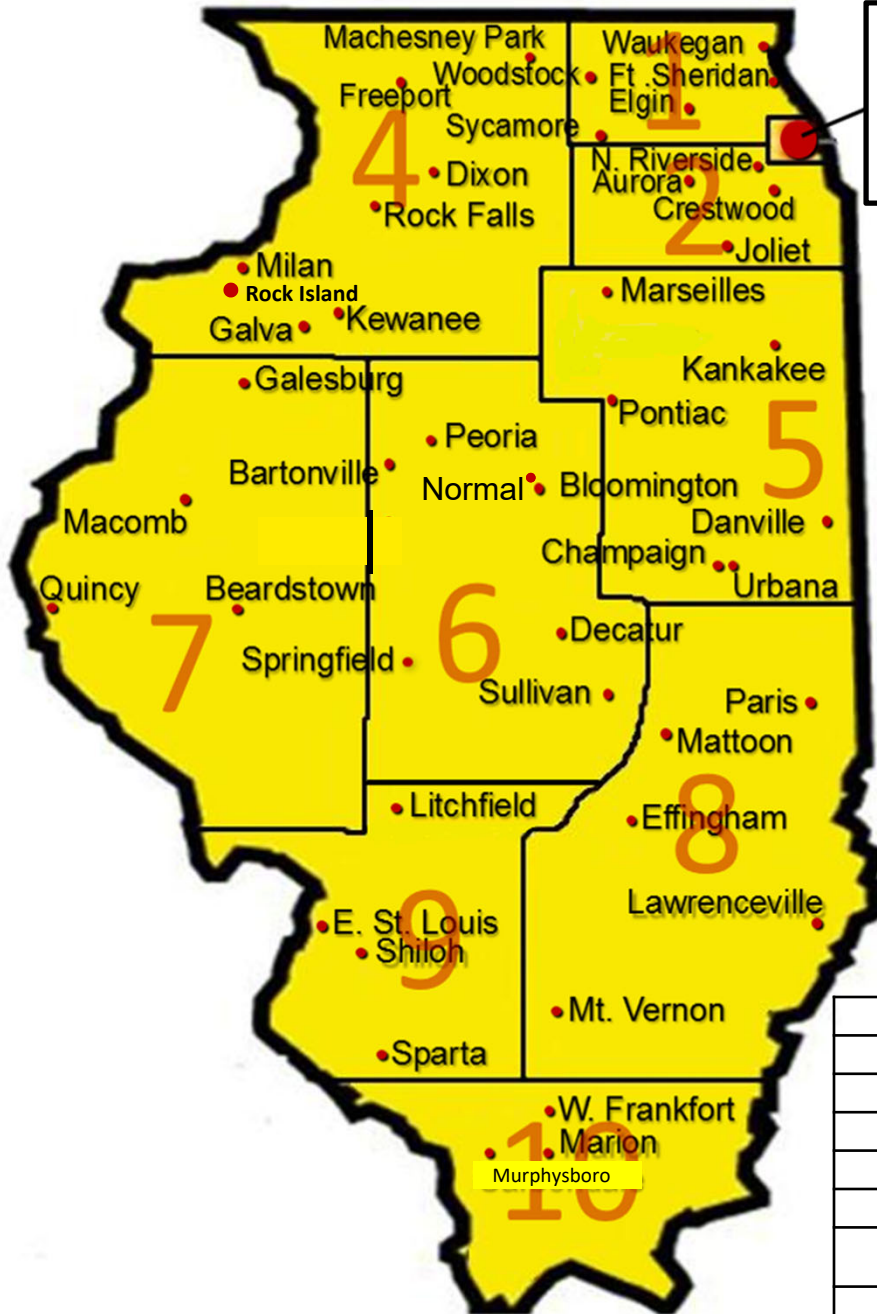

2021 EPS Geographical Region Map

N. Kedzie
Donnelly Bldg
Cottage Grove

- REGION 1 – Chicago North**
 - Fort Sheridan
 - Elgin
 - Woodstock
 - Sycamore
- REGION 2 – Chicago South**
 - N. Riverside
 - Aurora
 - Crestwood (Robbins)
 - Joliet
- REGION 3 – Chicago Main**
 - N. Kedzie
 - Donnelly Bldg
 - Cottage Grove
- REGION 4 – North West**
 - Machesney Park
 - Freeport
 - Dixon
 - Rock Falls
 - Milan
 - Galva
 - Kewanee
 - Rock Island
- REGION 5 – East Central**
 - Kankakee
 - Marseilles
 - Urbana
 - Champaign
 - Pontiac
 - Danville
- REGION 6 – Central**
 - Springfield
 - Peoria
 - Bartonville
 - Delevan
 - Bloomington
 - Normal
 - Decatur
 - Sullivan
- REGION 7 – West Central**
 - Galesburg
 - Macomb
 - Quincy
 - Beardstown
- REGION 8 – South East**
 - Paris
 - Mattoon
 - Effingham
 - Lawrenceville
 - Mt. Vernon
- REGION 9 – South West**
 - East Saint Louis
 - Sparta
 - MidAmerica
 - Litchfield
- REGION 10 – South**
 - West Frankfort
 - Marion
 - Murphysboro

BATTALION REGION KEY			
65th TC	108th SB	404th MEB	33rd BCT
1-106th AVN: 3,6	108th STB: 2,3	33rd MP: 1,4,6	1-178th IN: 1,3,5,6
2-123 FA : 4,6,7	232d CSSB: 4,5,6,7,8,9,10	44th CHEM: 4,6,7,9	2-130th IN: 8,9,10
	108th MMB: 2, 6	123rd ENG: 7,9,10	2-106th CAV: 2,4,5
	199th CSSB: 2,3, 4		2-122nd FA: 1,2,3,4,10
	6-54 th SFAB BSB:4		634th BSB: 2,4,5,6,8
			766th BEB: 5,6,8